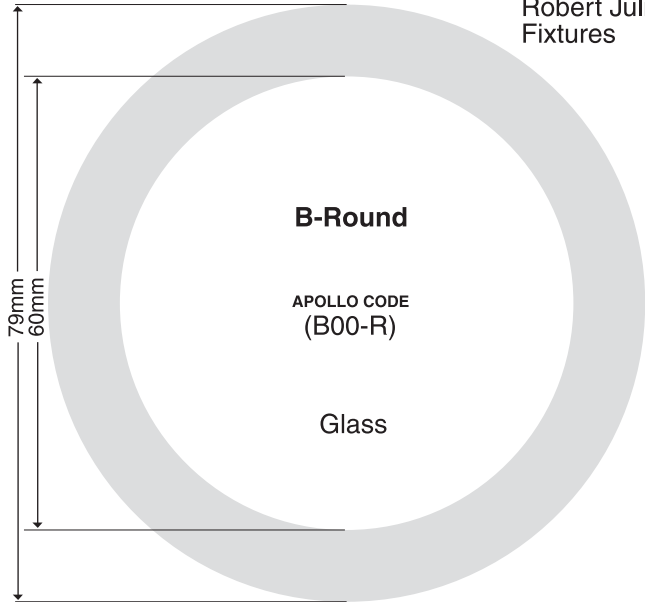

*Also Selecon,
Accent Profile
Aureol Range

*Also Selecon, Acclaim Zoomspot