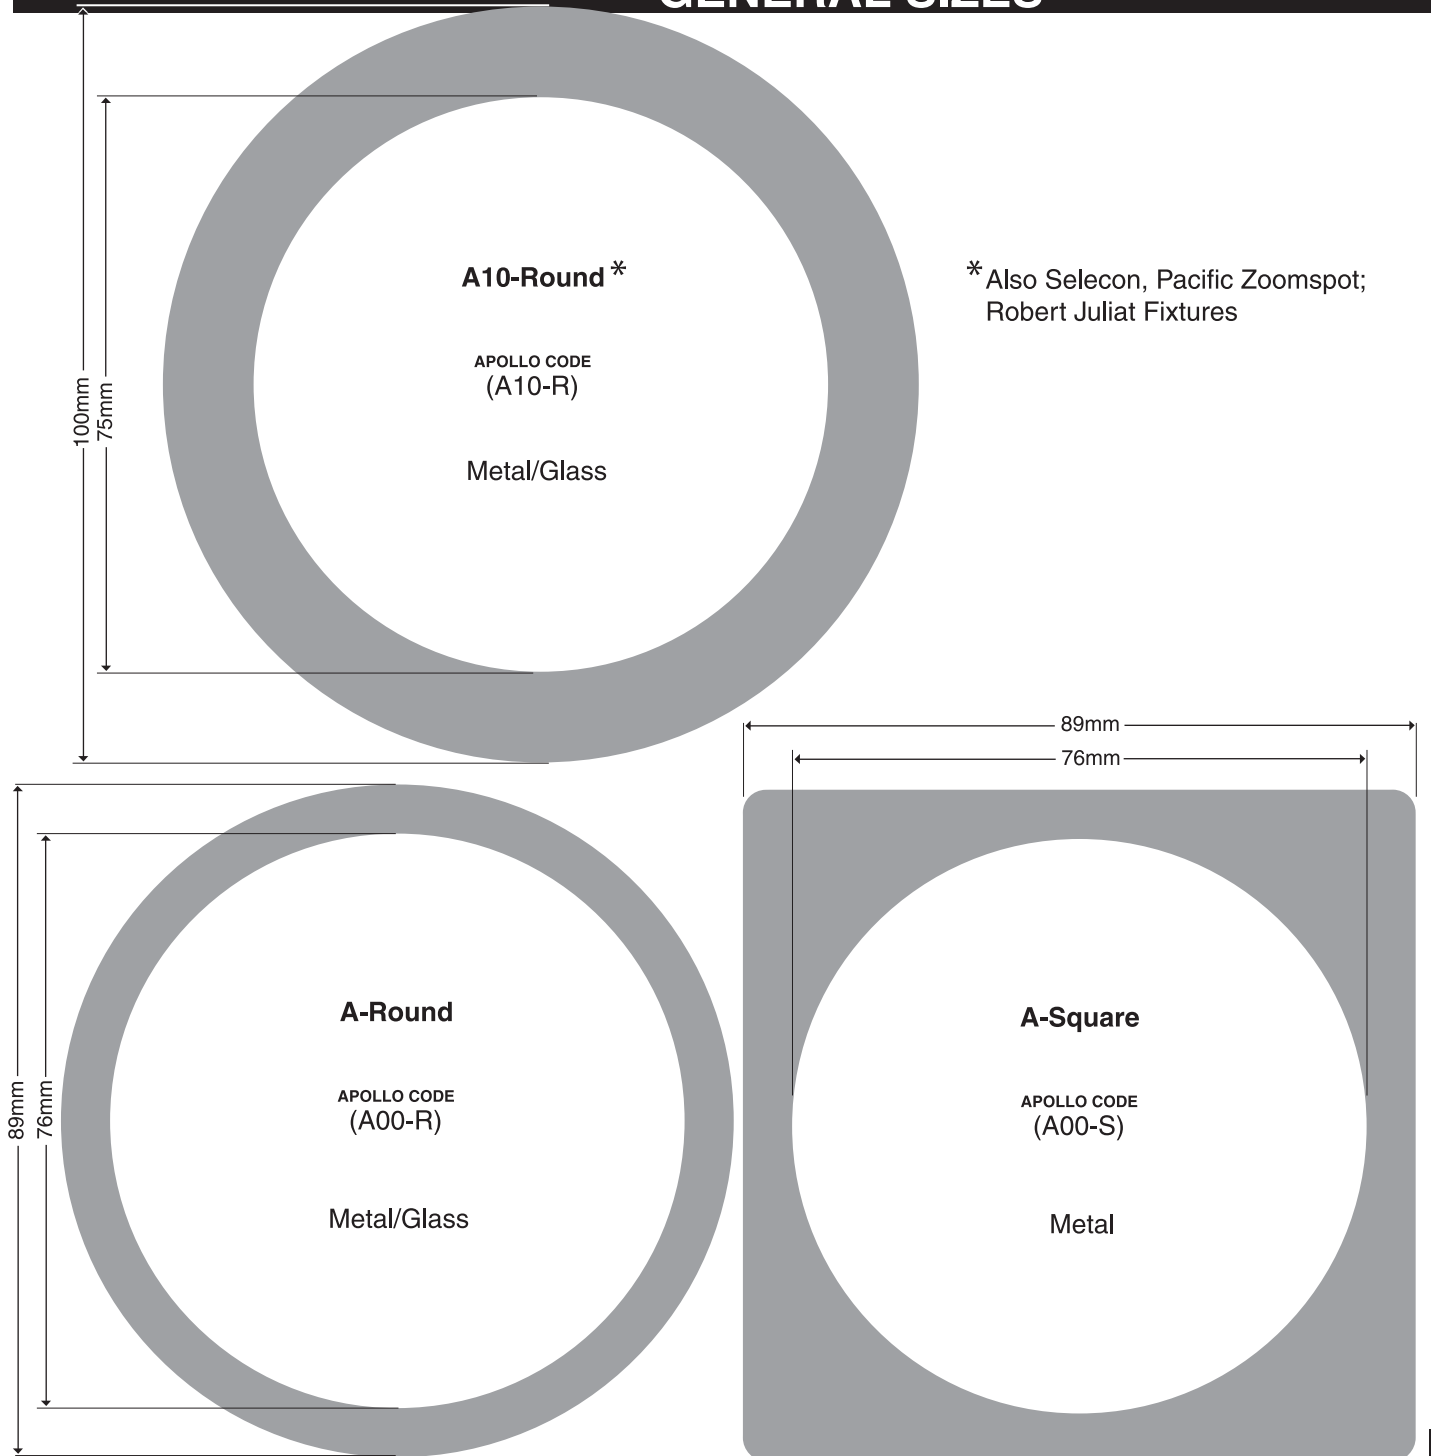

# ALTMAN STAGE LIGHTING • Pattern Sizes

## TECH LIGHTING

Times Square Lighting 1T

Times Square Lighting 2T

# GENERAL SIZES