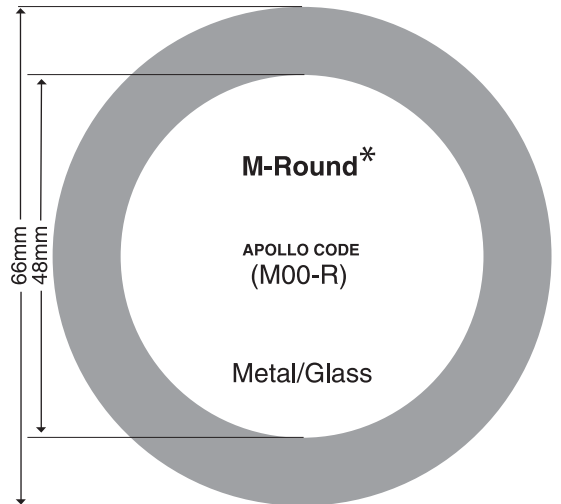

*Also Selecon,
Accent Profile
Aureol Range

*Also Selecon, Acclaim Zoomspot