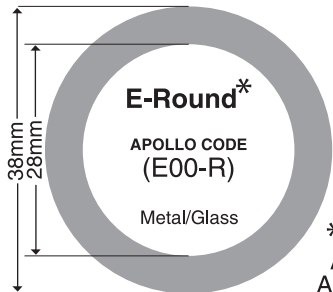

*Also Selecon,
Accent Profile
Aureol Range

*Also Selecon, Acclaim Zoomspot