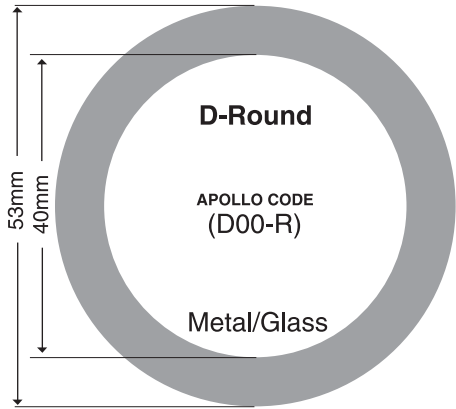

*Also Selecon,
Accent Profile
Aureol Range

*Also Selecon, Acclaim Zoomspot