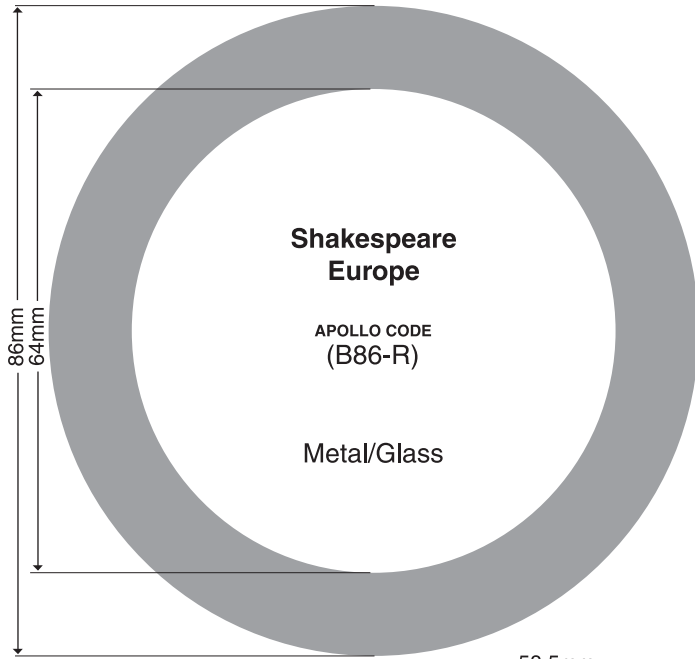

# ALTMAN STAGE LIGHTING • Pattern Sizes

## CLAY PAKY