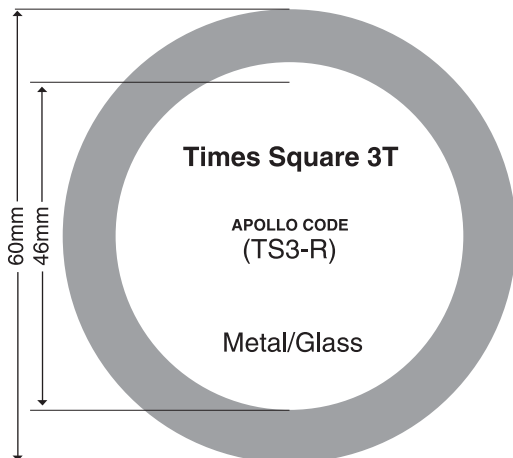

## TECH LIGHTING

Times Square Lighting 1T

Times Square Lighting 2T