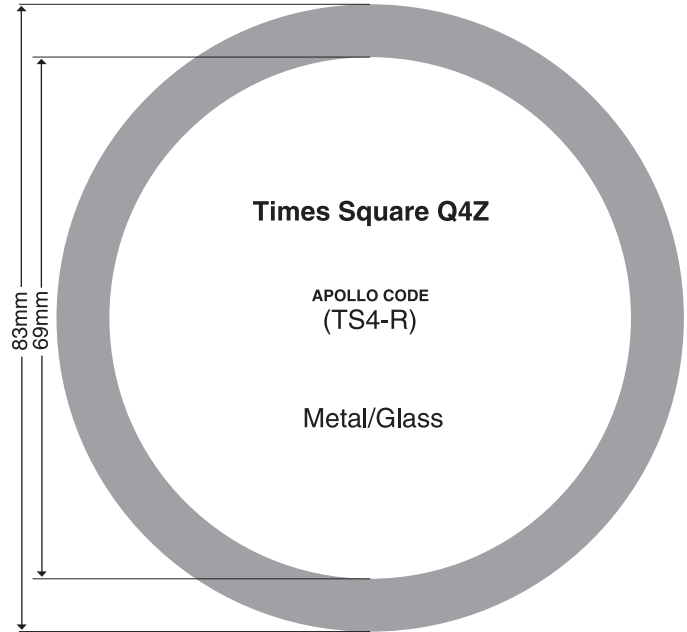

TIMES SQUARE LIGHTING