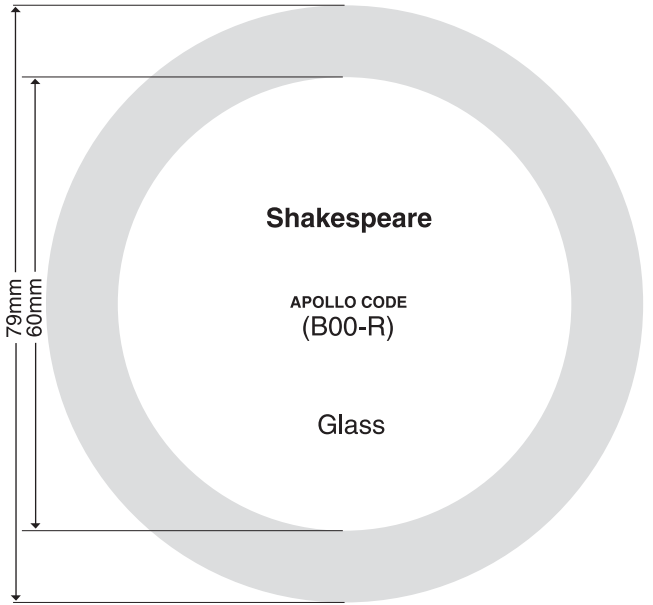

# ALTMAN STAGE LIGHTING • Pattern Sizes

## CLAY PAKY