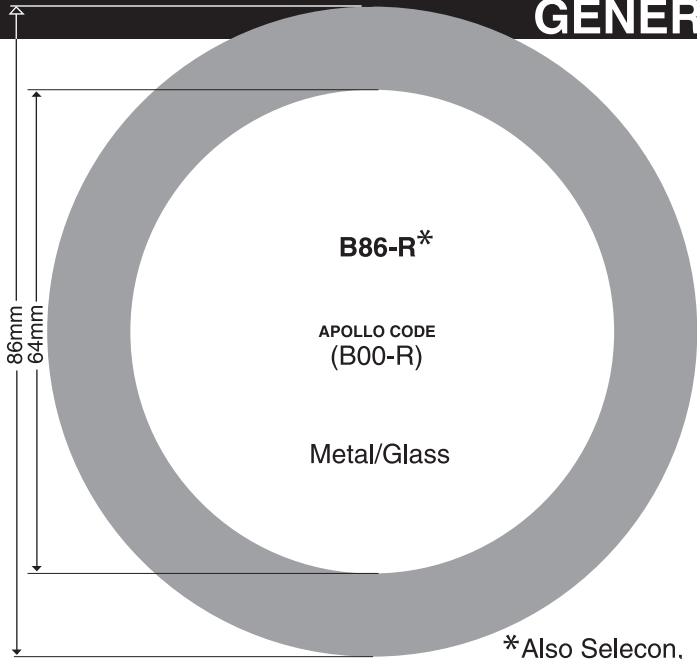

GENERAL SIZES

*Also Selecon,
Arena Zoomspot;
Robert Juliat
Fixtures