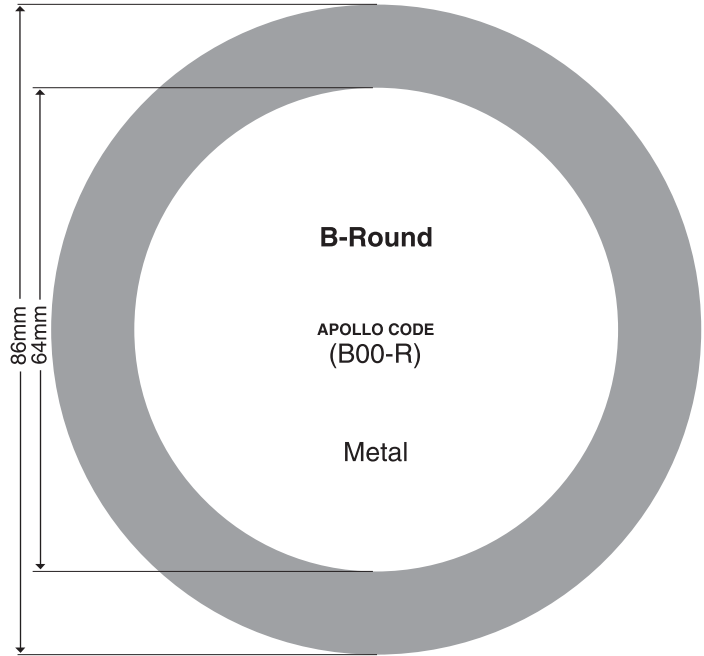

*Also Selecon,
Accent Profile
Aureol Range

*Also Selecon, Acclaim Zoomspot