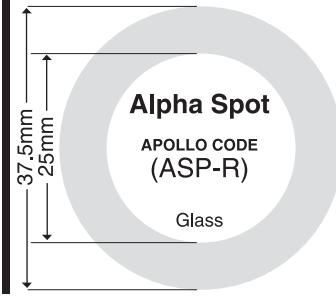

ALTMAN STAGE LIGHTING • Pattern Sizes

CLAY PAKY