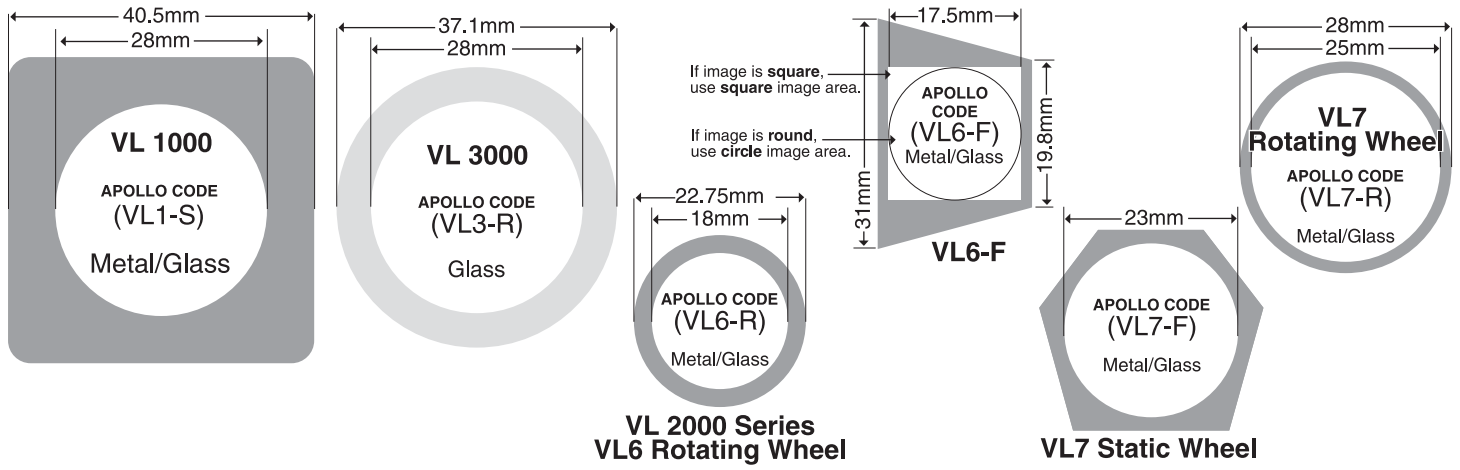

VARI-LITE

GENERAL SIZES