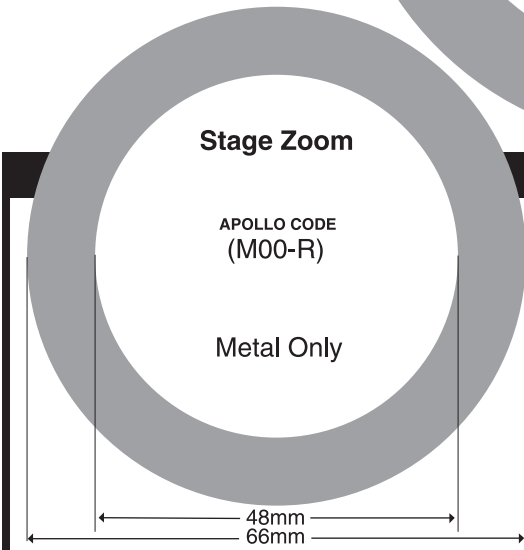

# ALTMAN STAGE LIGHTING • Pattern Sizes

# GENERAL SIZES