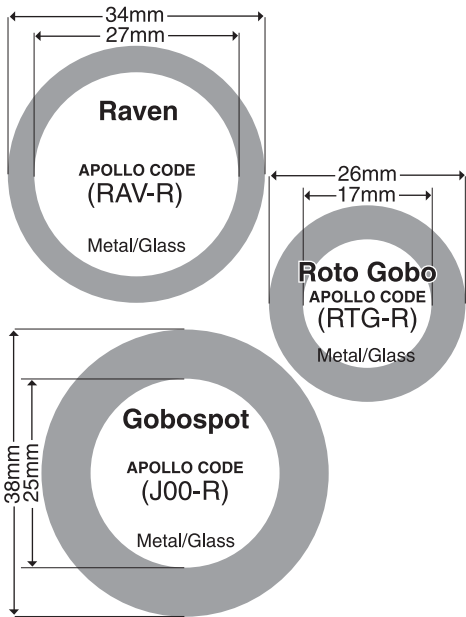

AMERICAN DJ